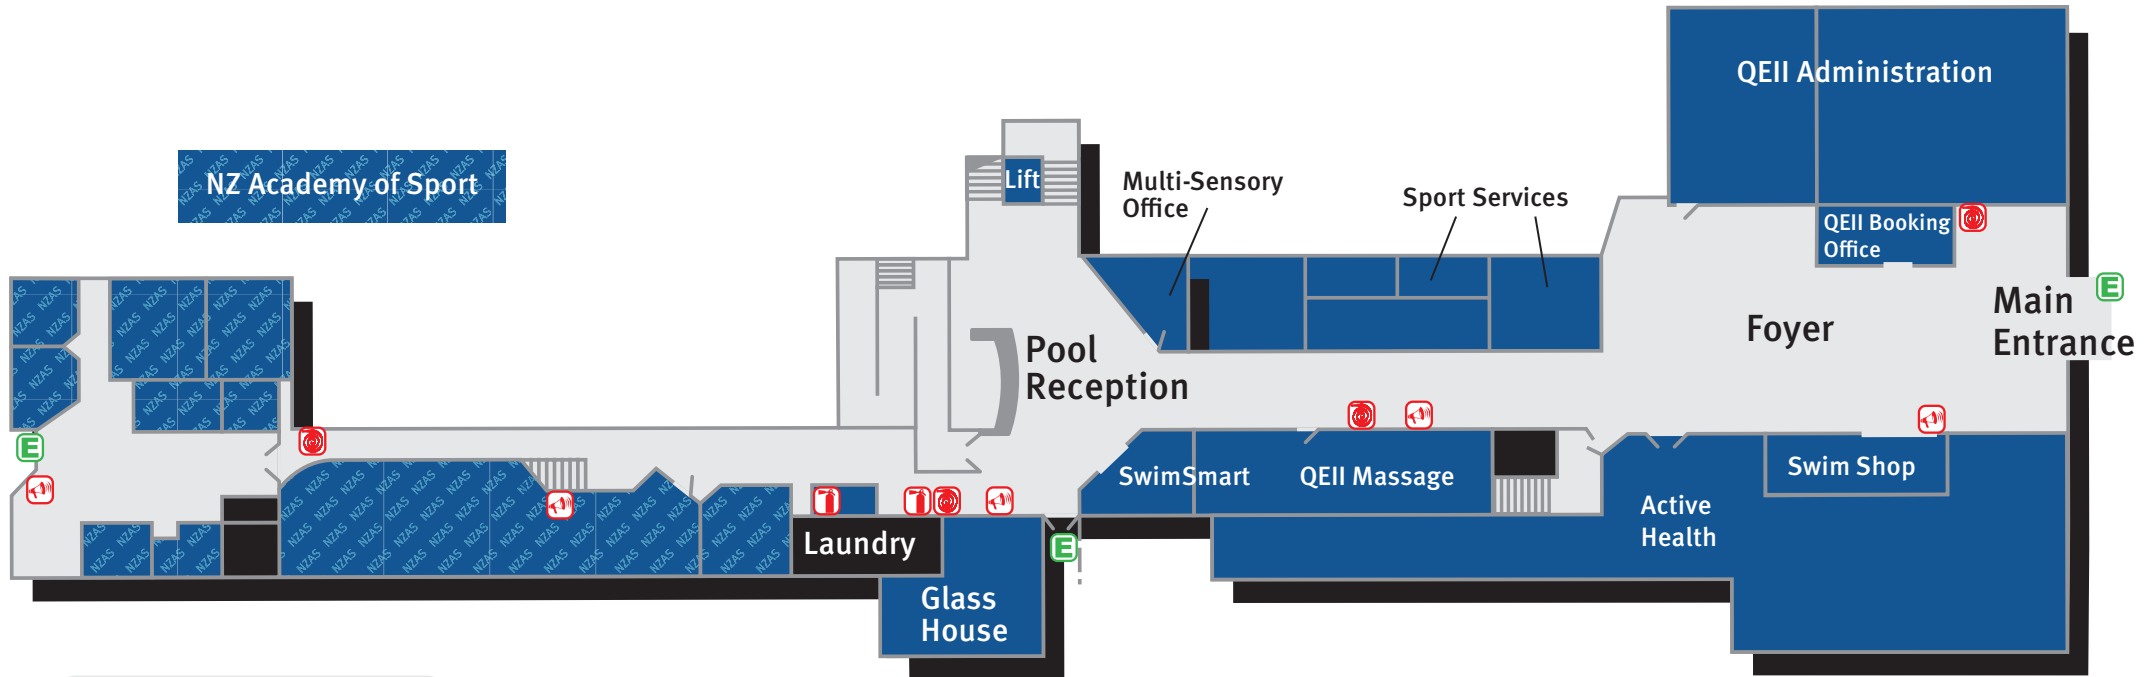

# Foyer Level

# Stadium Ground Level

**Key**

- Emergency Exit
- Fire Alarm
- Extinguisher
- Fire Hose