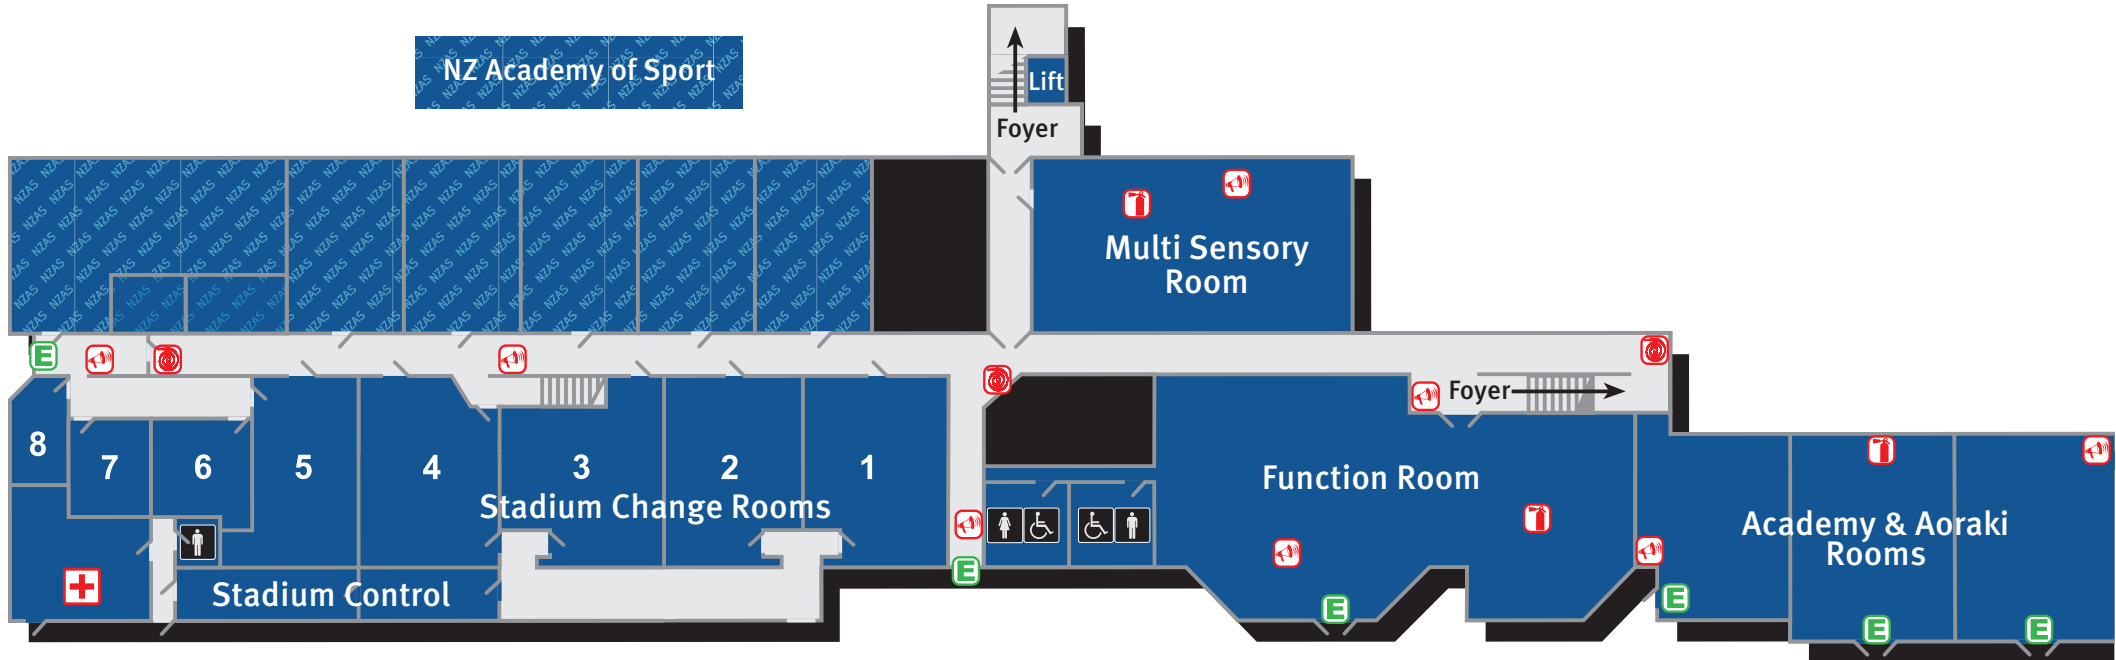

# Foyer Level

# Stadium Ground Level

**Key**

- Emergency Exit
- Fire Alarm
- Extinguisher
- Fire Hose