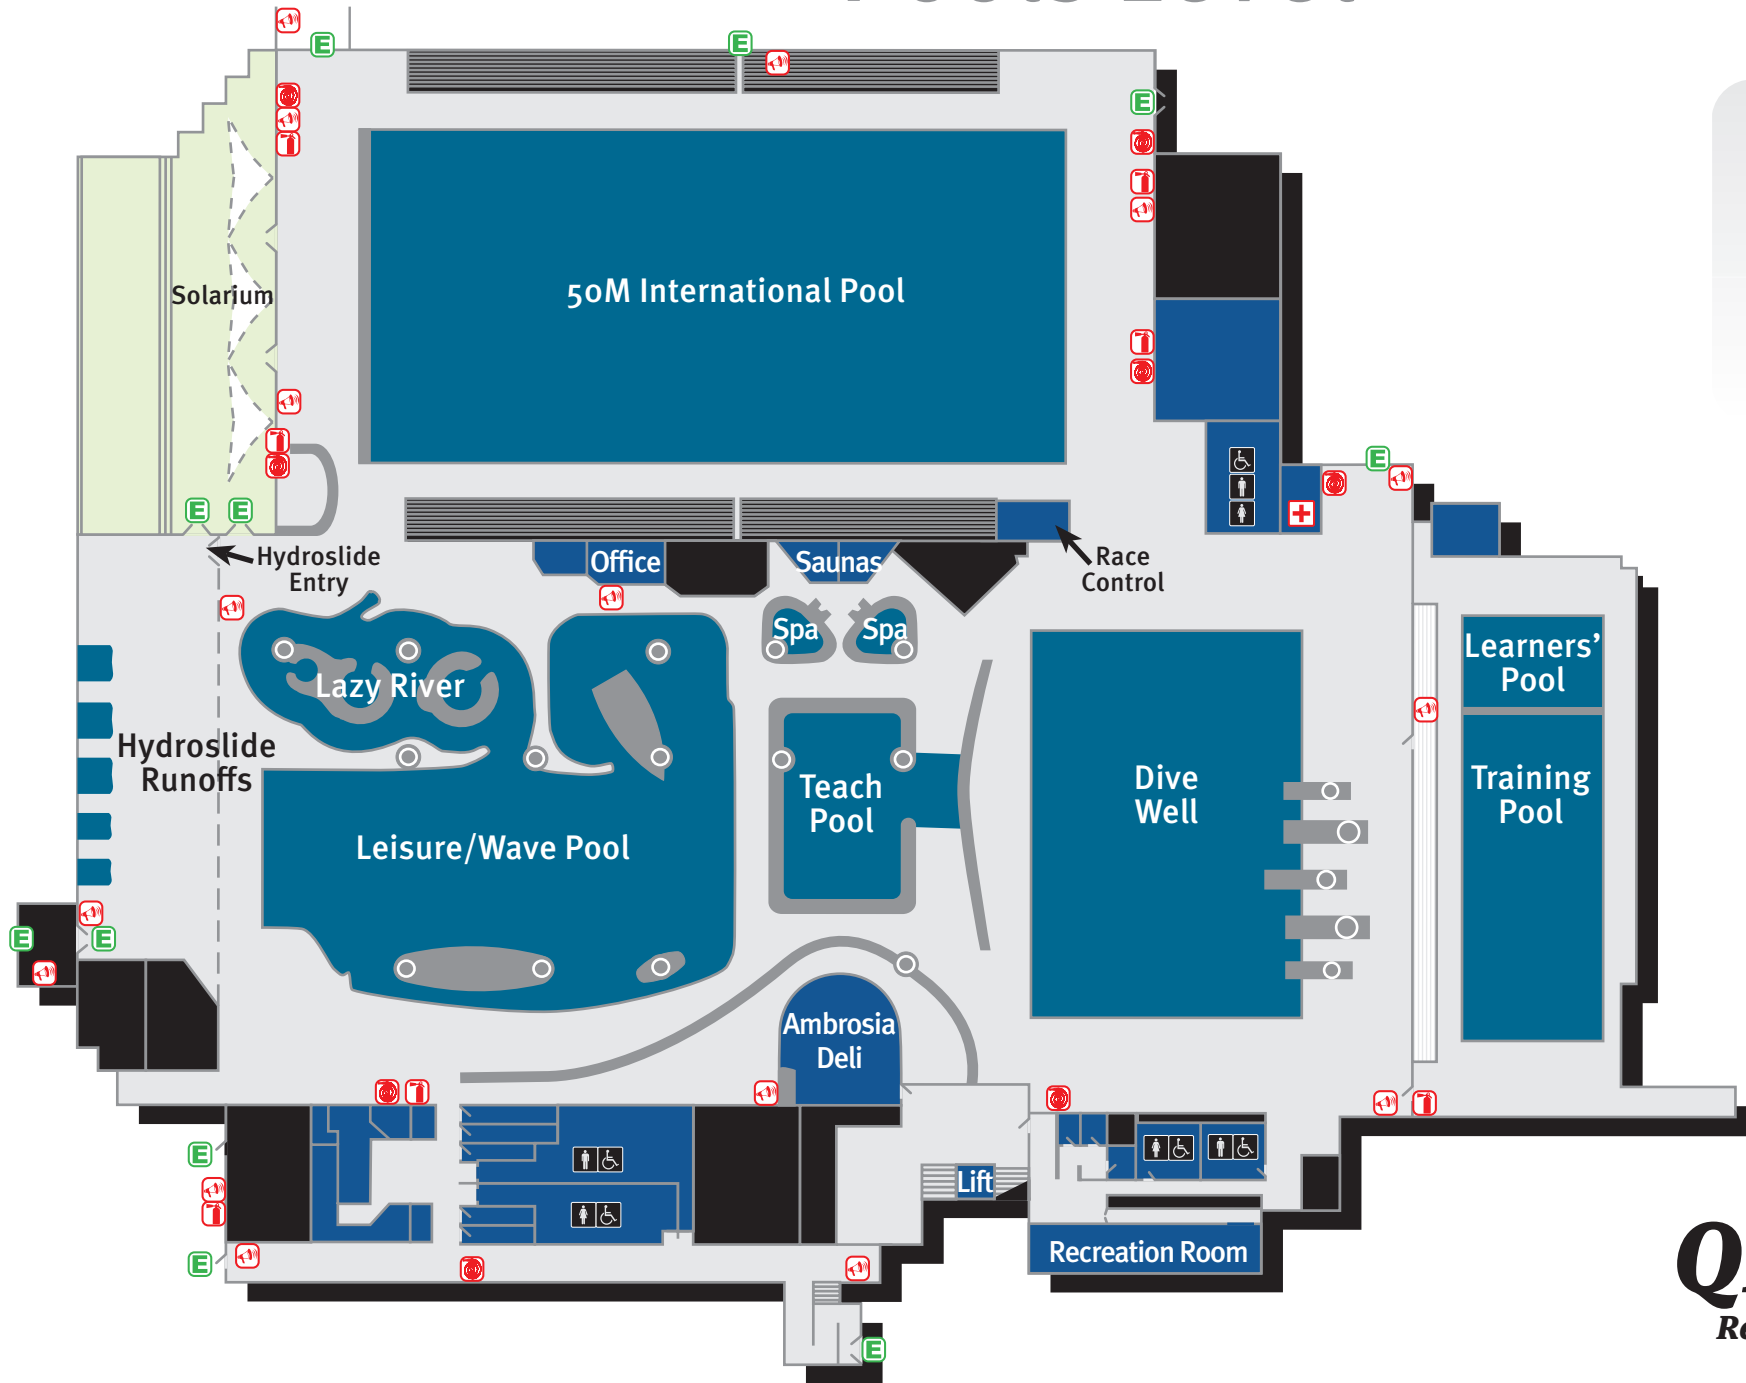

# Foyer Level

# Stadium Ground Level

**Key**

- Emergency Exit
- Fire Alarm
- Extinguisher
- Fire Hose

# Indoor Stadium Level

**Key**

- Emergency Exit
- Fire Alarm
- Extinguisher
- Fire Hose

# Pools Level