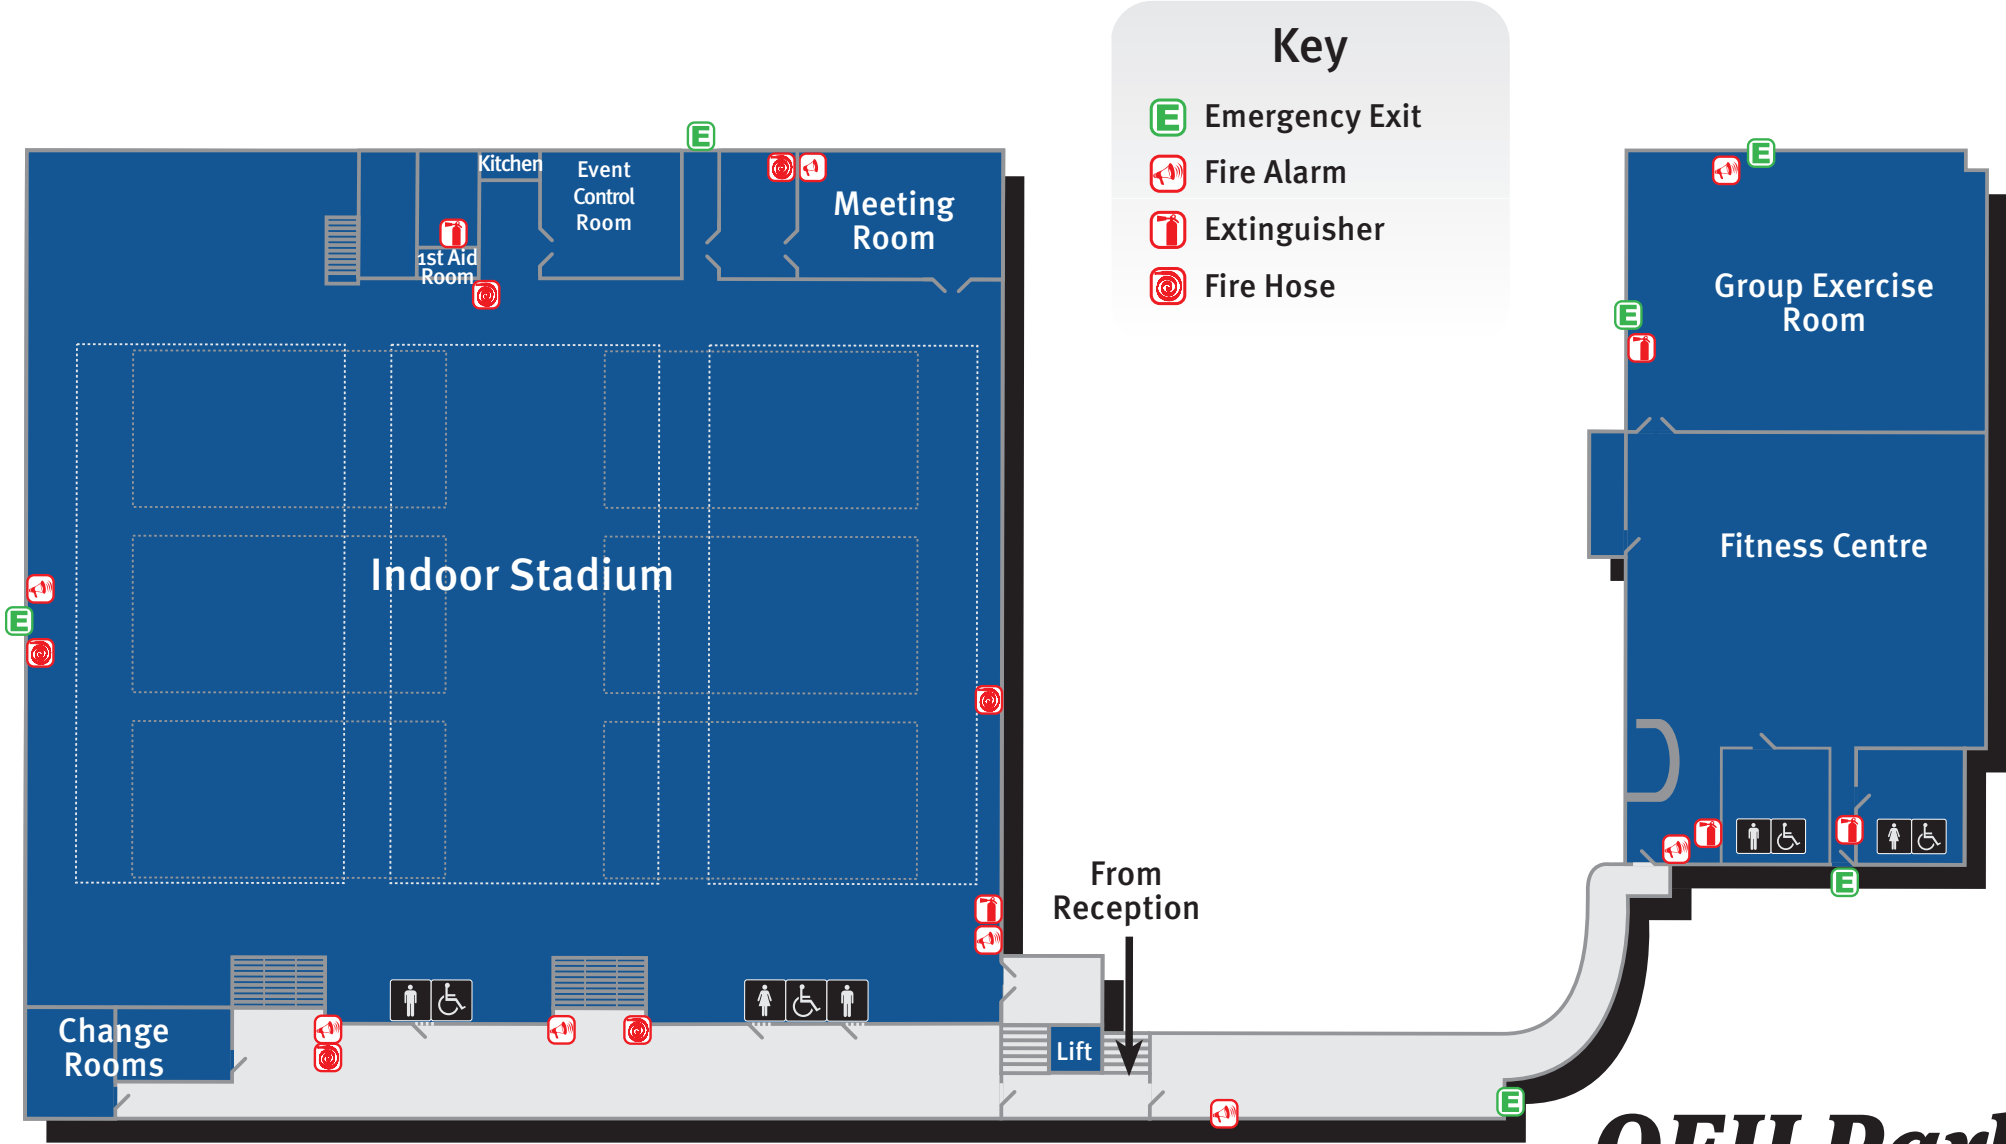

# Foyer Level

# Stadium Ground Level

**Key**

- Emergency Exit
- Fire Alarm
- Extinguisher
- Fire Hose

# Indoor Stadium Level

**Key**

- Emergency Exit
- Fire Alarm
- Extinguisher
- Fire Hose